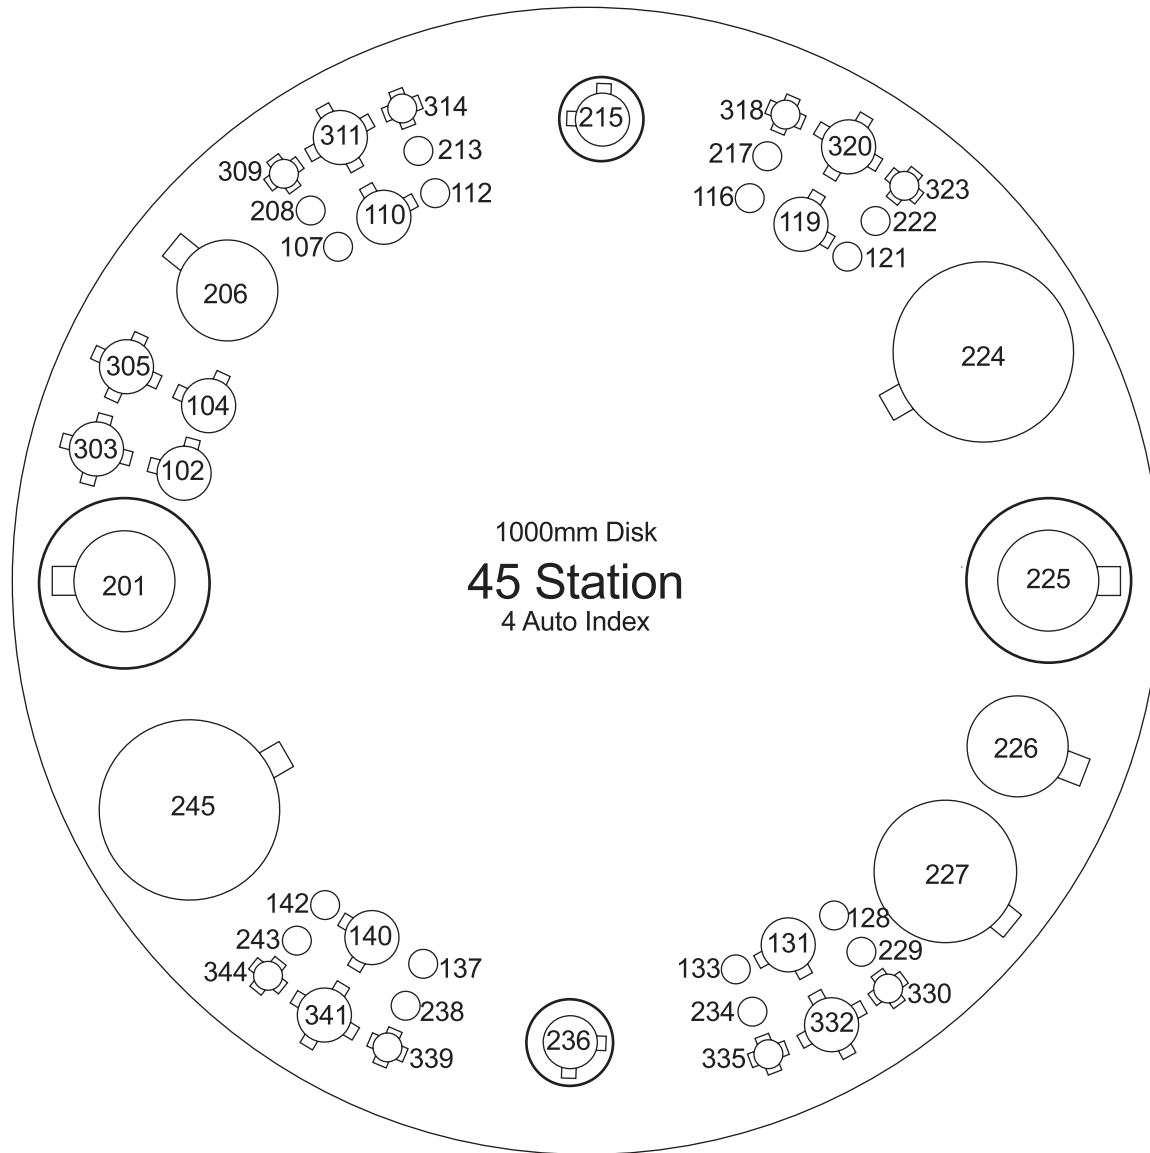

This Turret Configuration Used On
 Vipros Queen 357, 367
 Vipros 345, 357, 367

		Maximum Size Round	Number Of Stations (Keyed)
	A	1/2" 12.7mm	24 (8)
	B	1 1/4" 31.7mm	12 (12)
	C	2" 50.8mm	2 (2)
	D	3 1/2" 88.9mm	1 (1)
	E	4 1/2" 114.3mm	2 (2)
Auto Index	B	1 1/4" 31.7mm	2 (2)
	C	2" 50.8mm	2 (2)